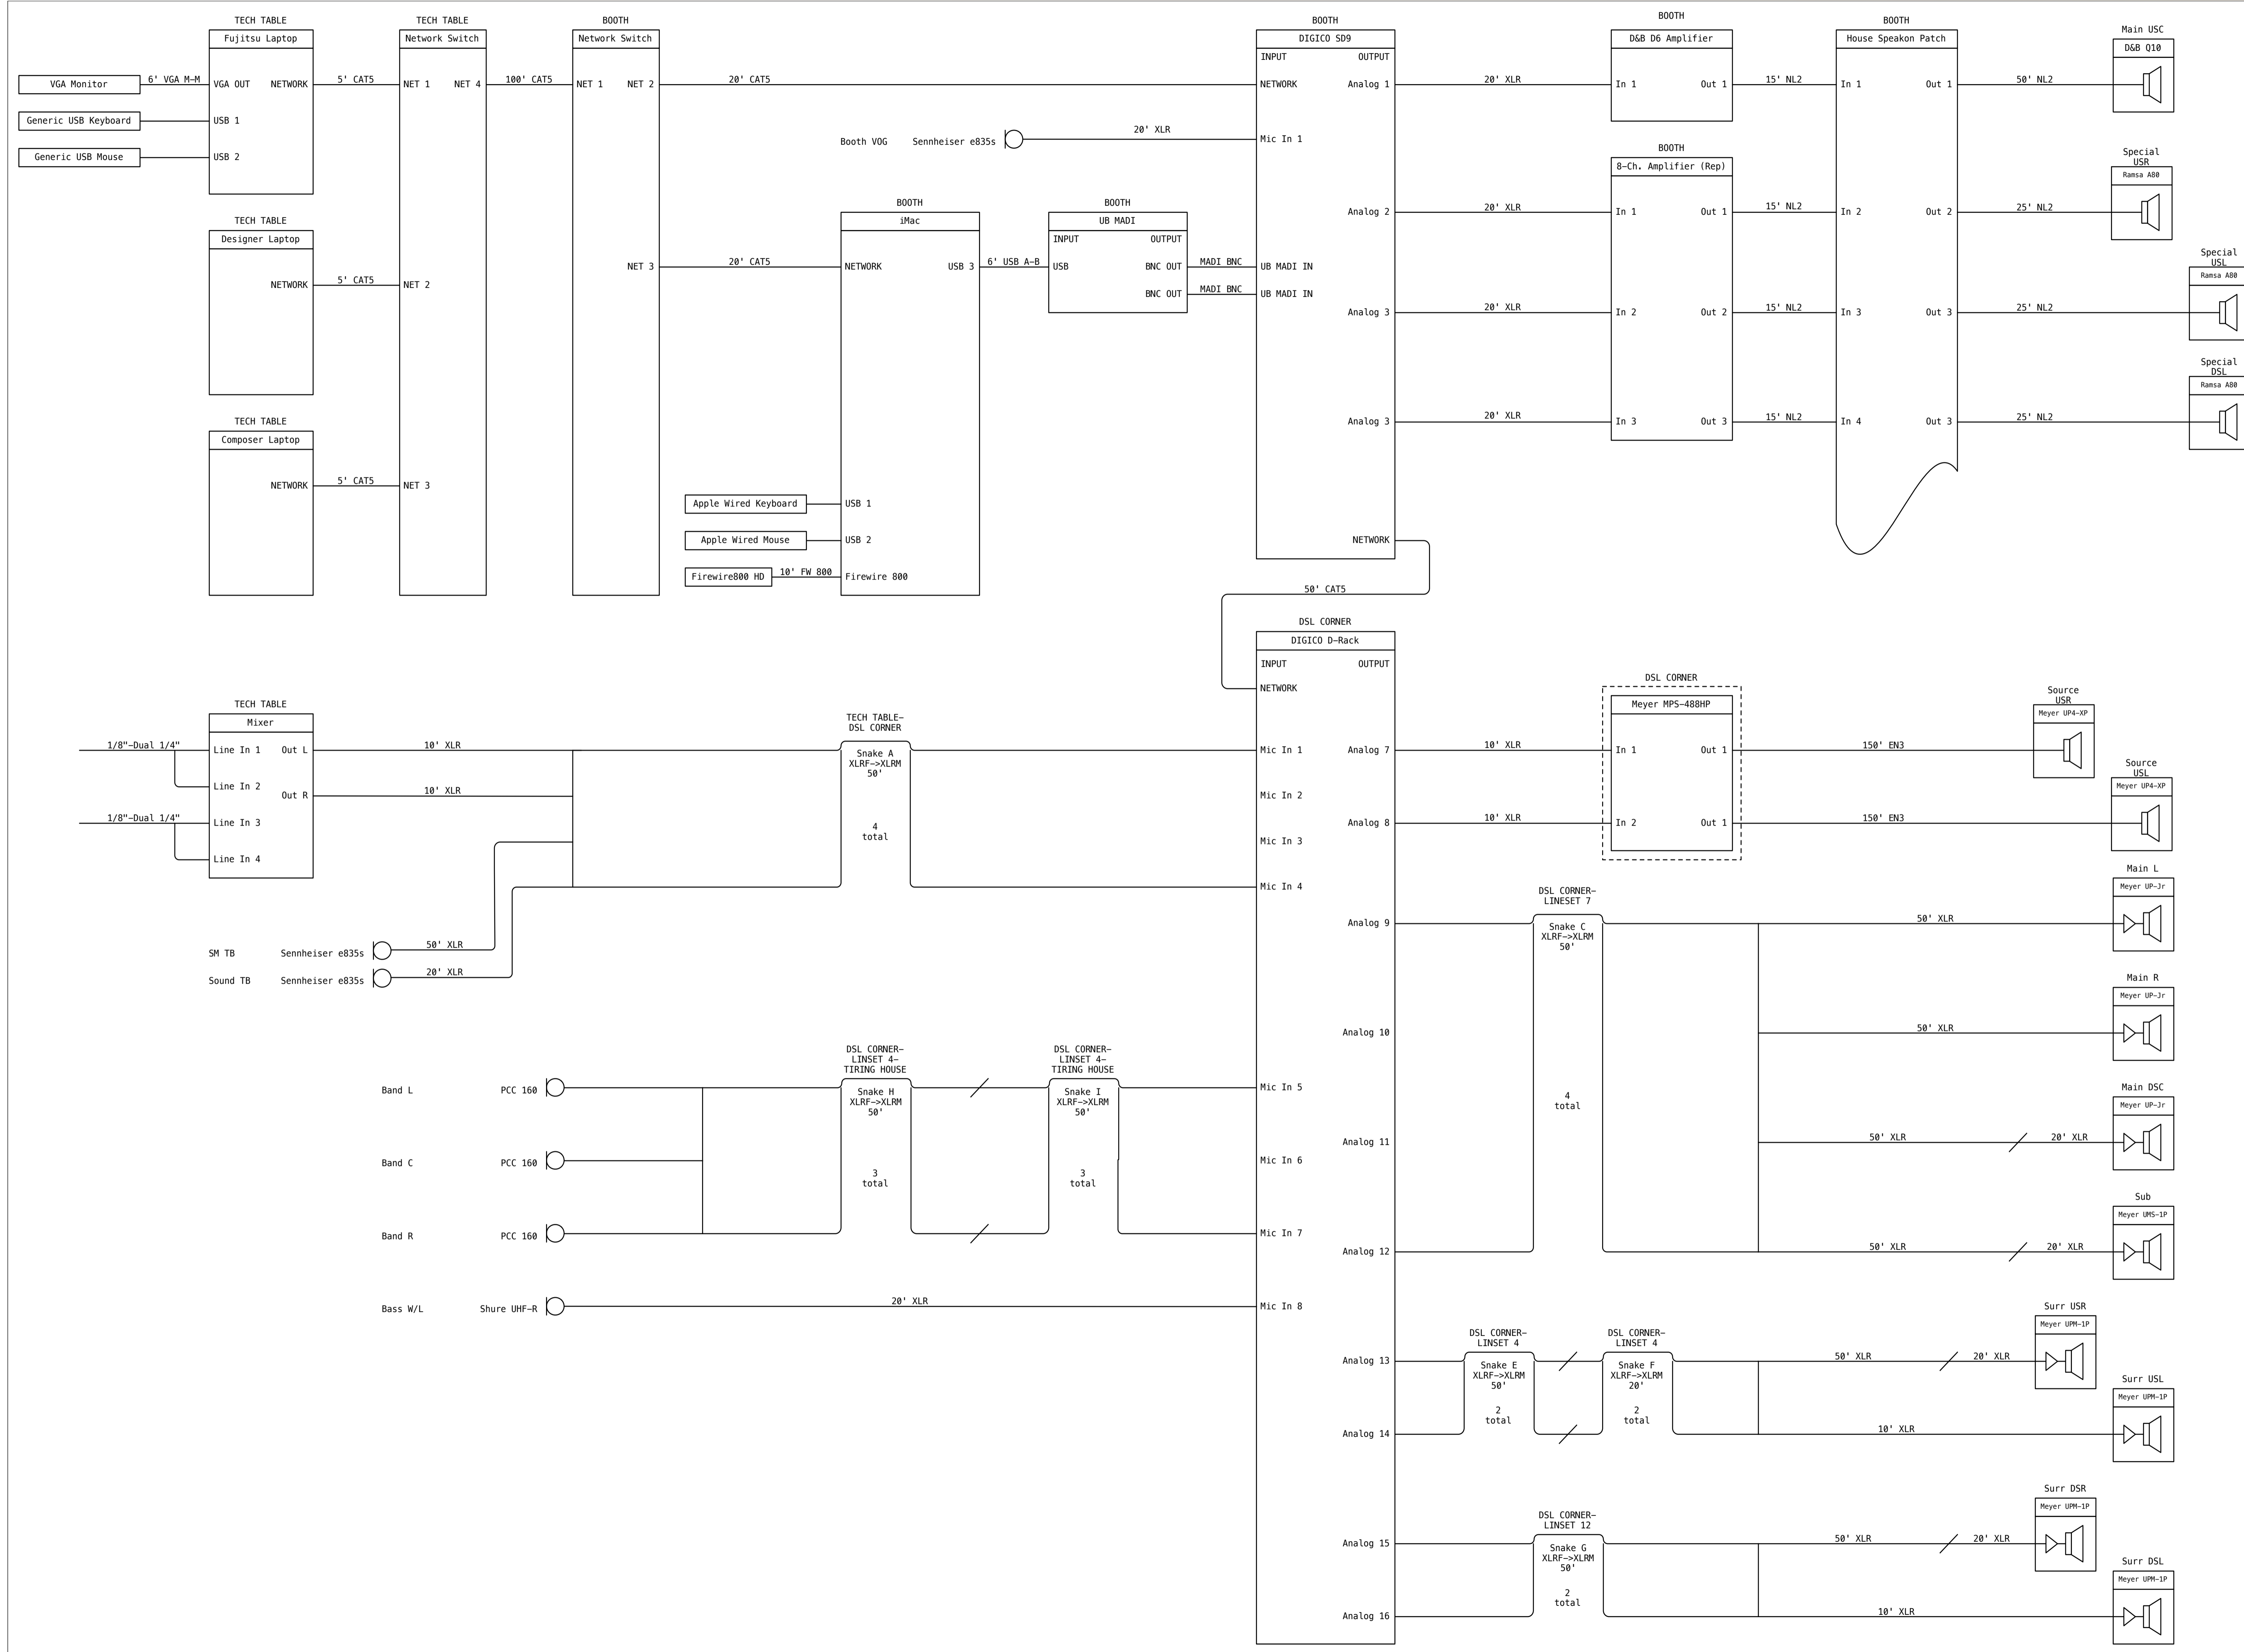

As You Like It

Robert Cohen Theater

Groundplan FINAL 4/5/14

Scale: 3/8"=1"

Sound Design
 Brian Svoboda

Composer
 Mark Caspary

Director
 Jane Page

Scenic Design
 Morgan Price

Director
Jane Page

Scenic Design
Morgan Price

Lighting Design
Darren Wade

Costume Design
Leslie Stamoilis

2
- of -
3

As You Like It

Robert Cohen Theater

Line Diagram FINAL 4/5/14