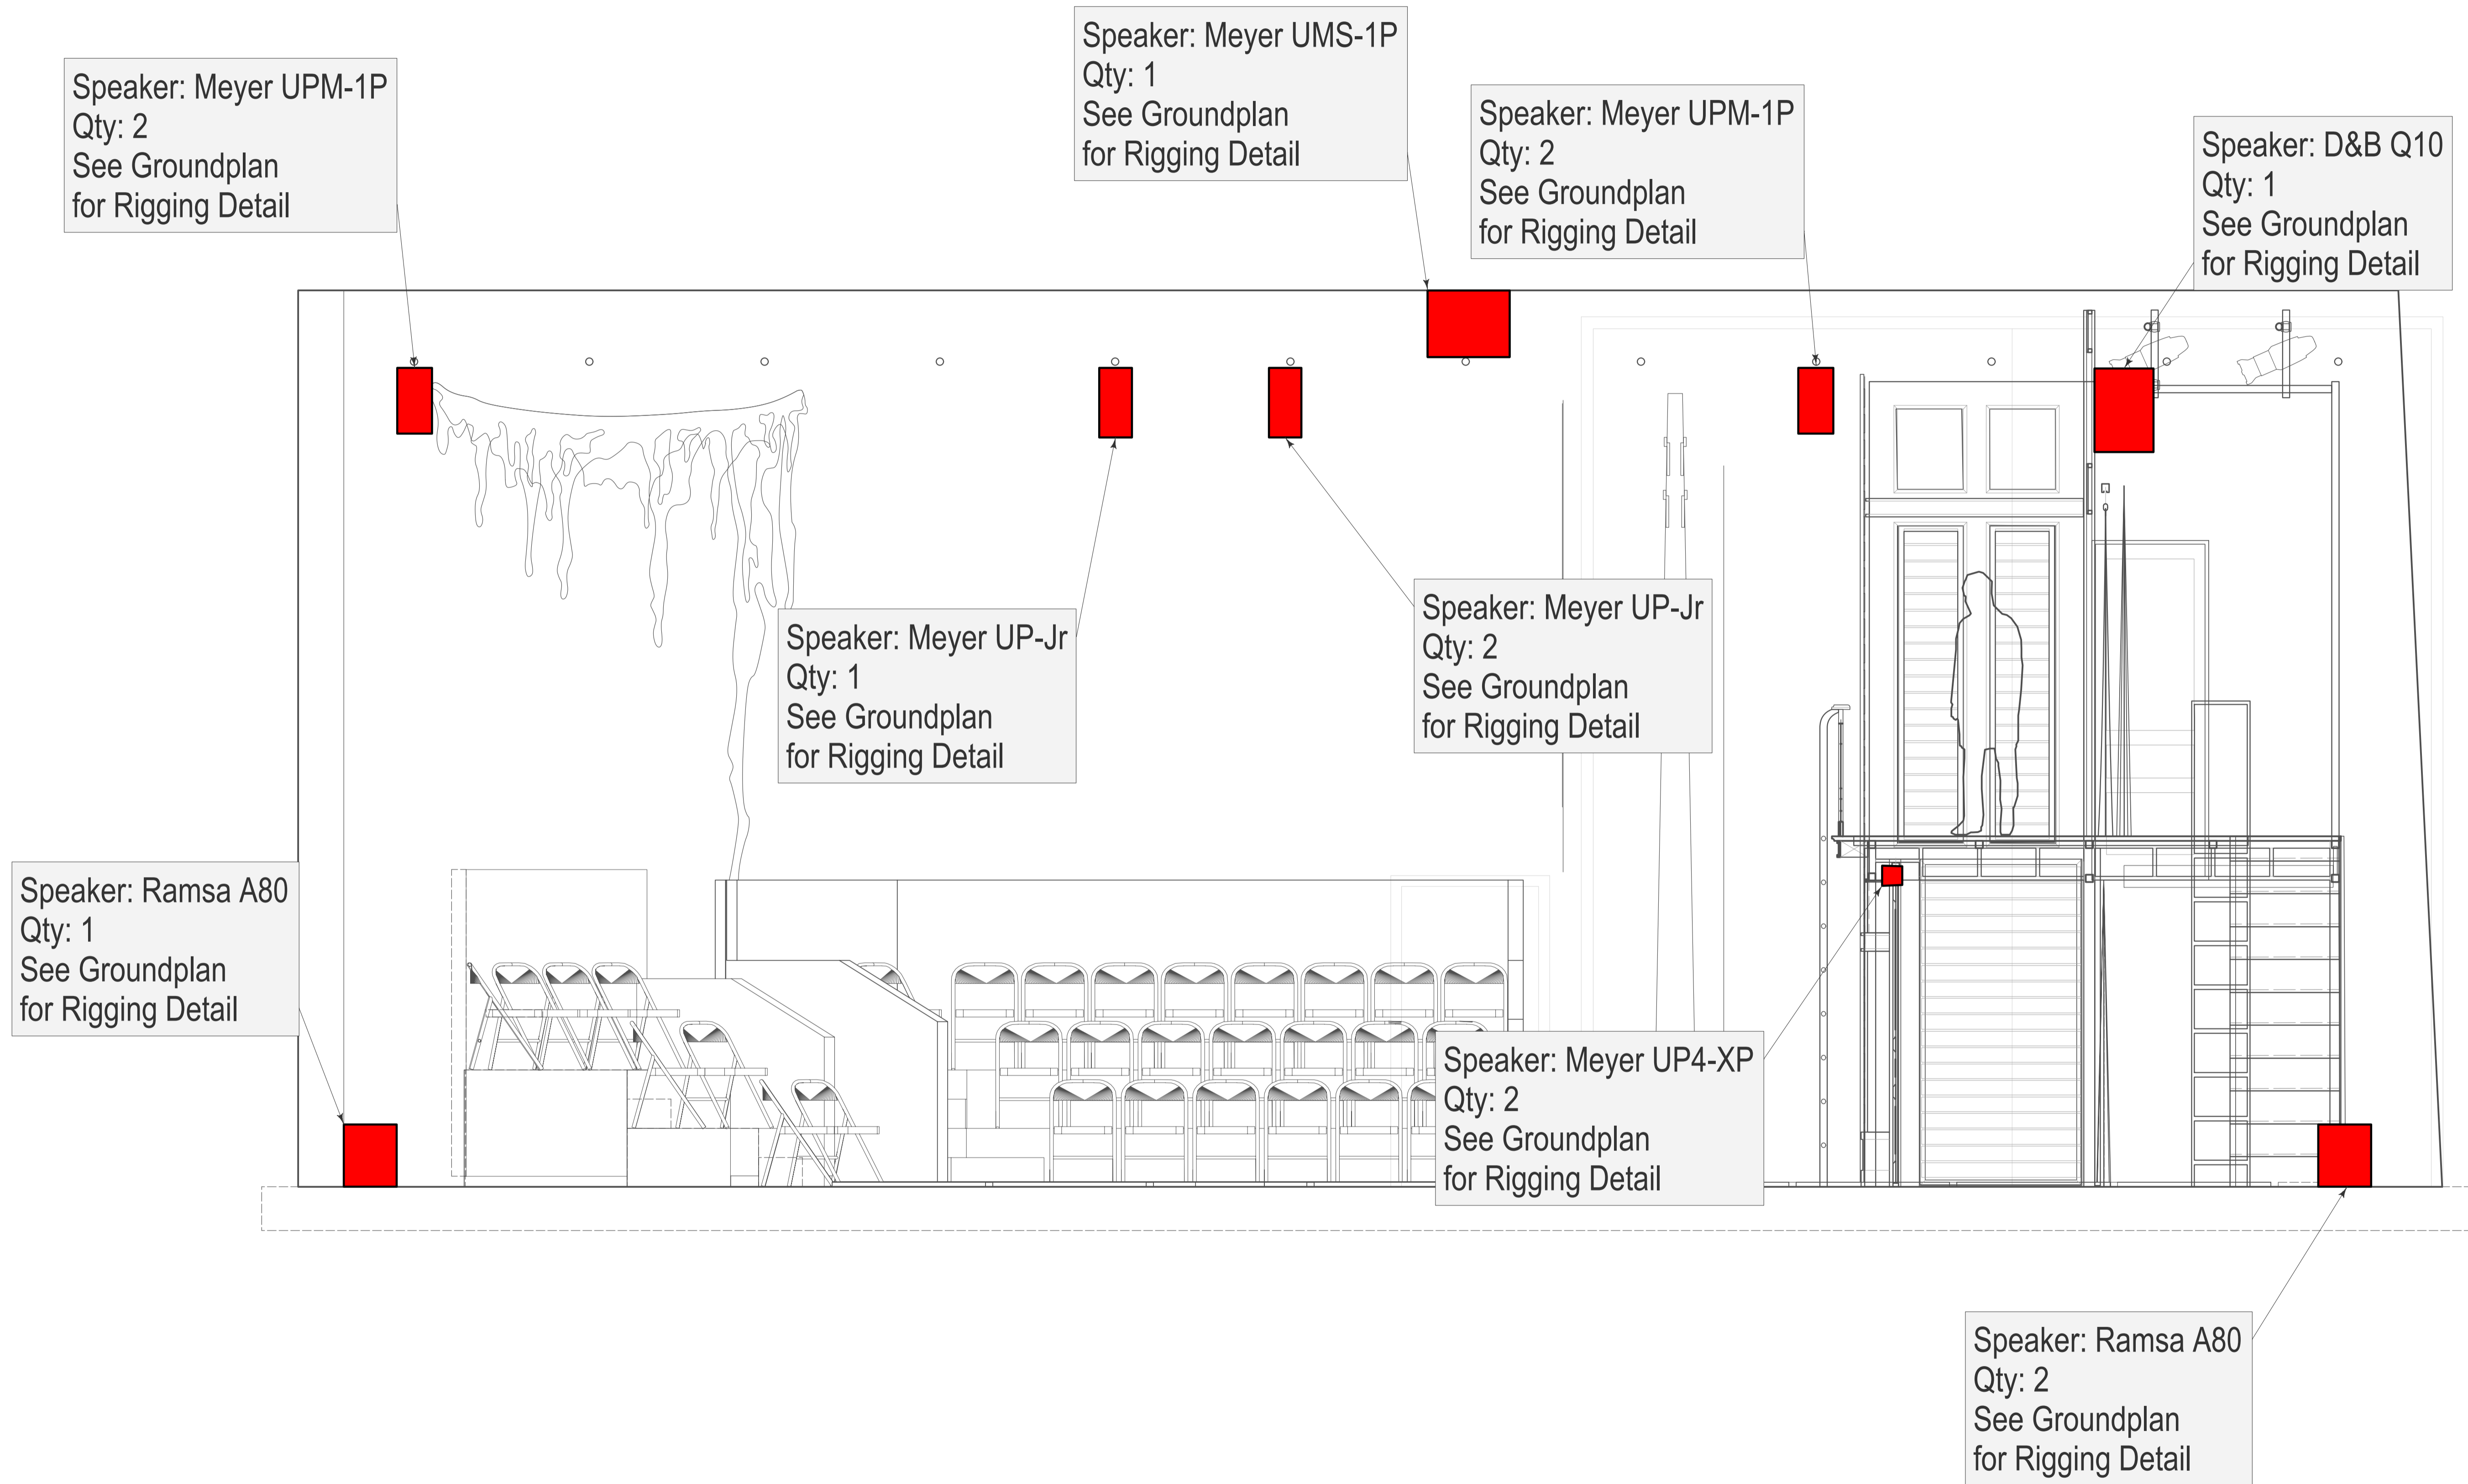

As You Like It

Robert Cohen Theater

Groundplan FINAL 4/5/14

Scale: 3/8"=1"

Sound Design
 Brian Svoboda

Composer
 Mark Caspary

Director
 Jane Page

Scenic Design
 Morgan Price

Director
Jane Page

Scenic Design
Morgan Price

Lighting Design
Darren Wade

Costume Design
Leslie Stamoilis

2
- of -
3

As You Like It

Robert Cohen Theater

Line Diagram FINAL 4/5/14